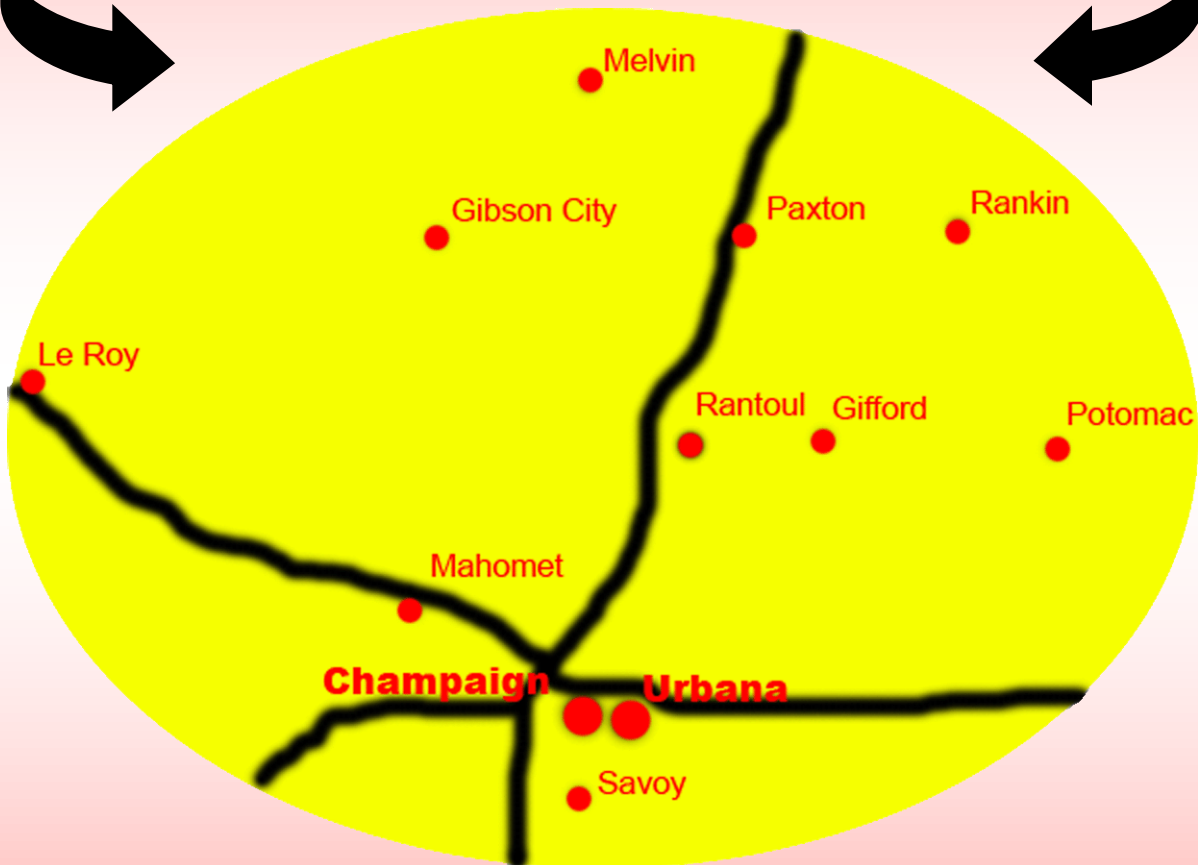

# Extra 92.1

Listen To  
Your Favorite Iconic Rock Here

Champaign County Population: 208,419  
(2016)