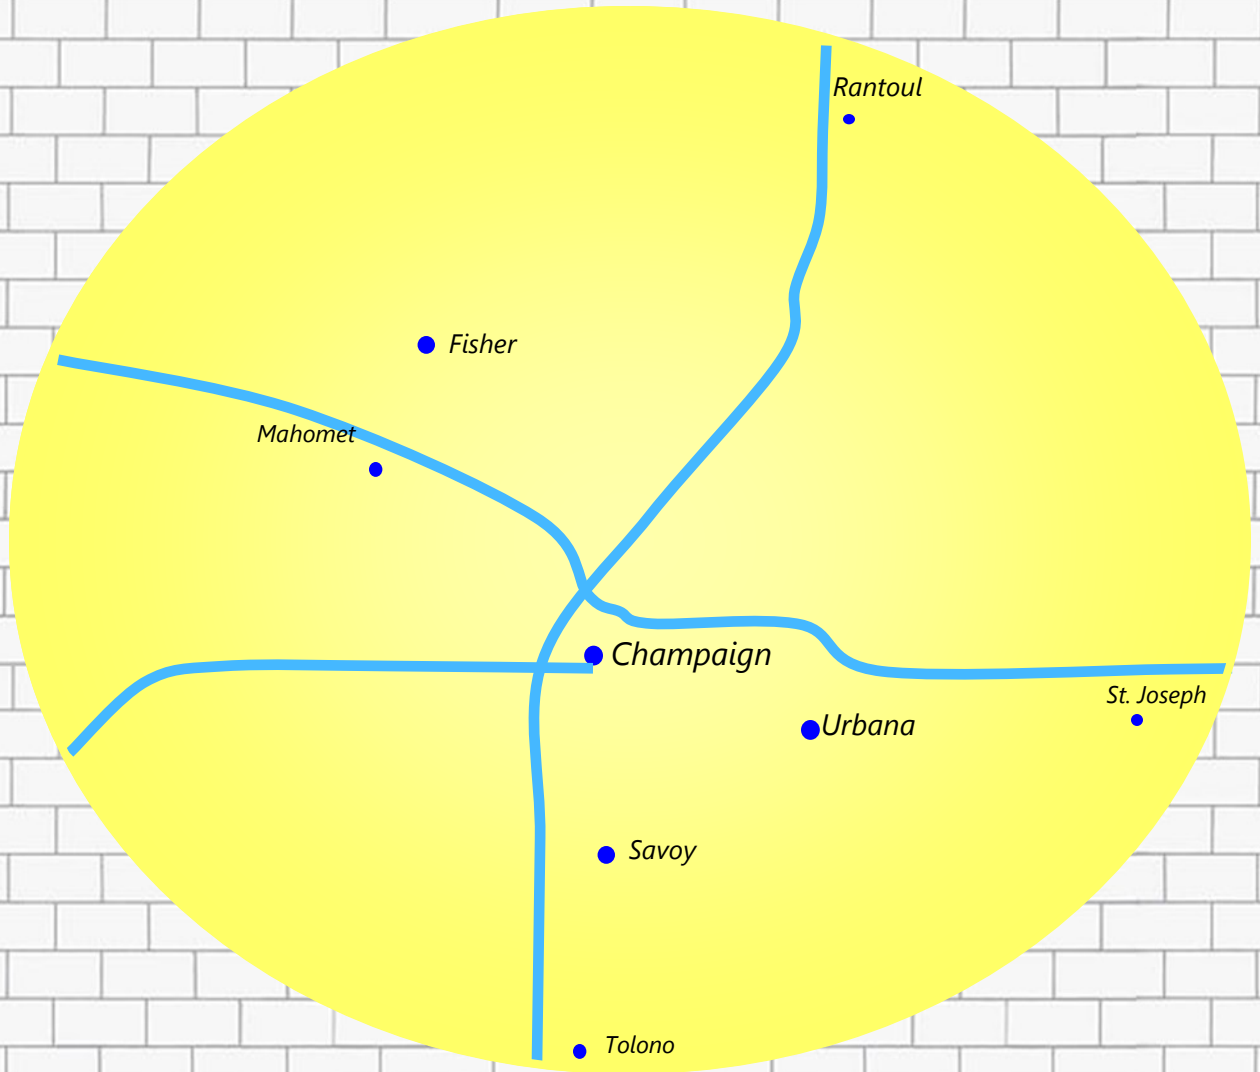

# Hit Music Everywhere!

**Champaign County Population: 208,419**  
2016 Census Estimate

 99.7 FM Approximate Coverage Area