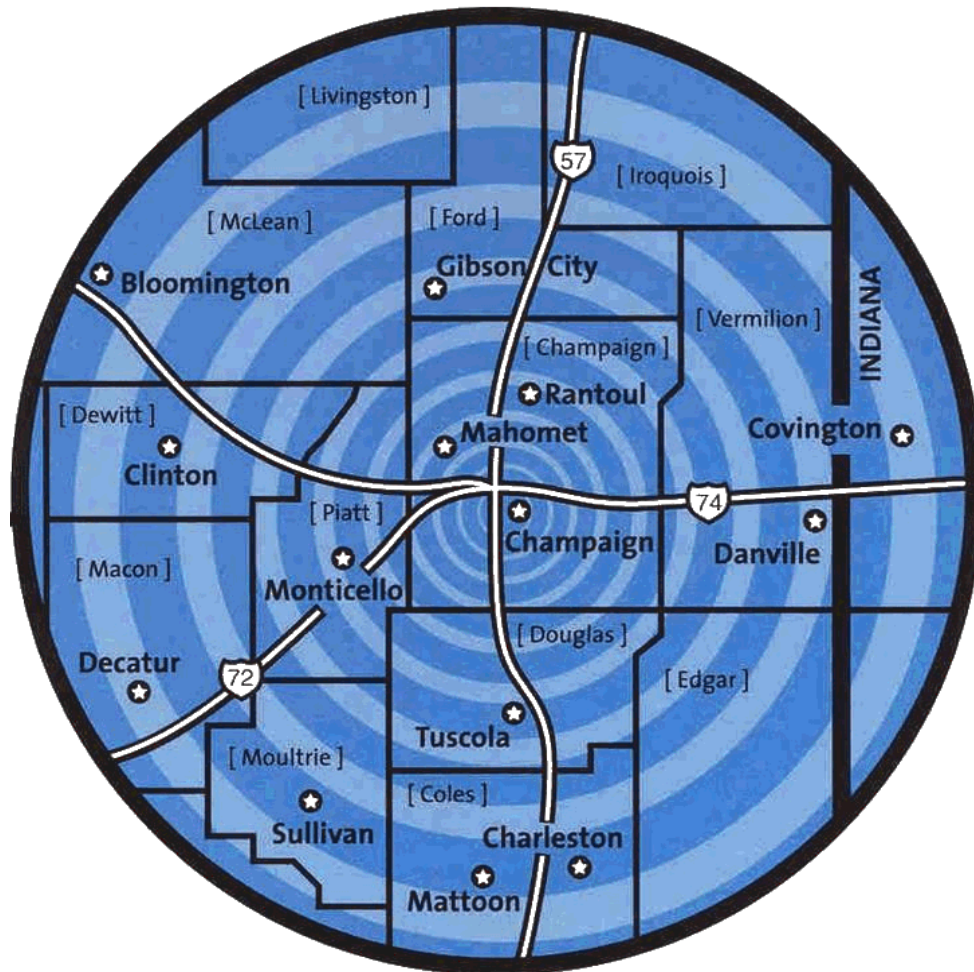

REWIND

92.5

WREE-FM

Amazing Variety

REWIND 92.5

Bringing Amazing Variety to East Central Illinois!

A strong, clear signal broadcasting in a 50-mile radius around Champaign-Urbana!