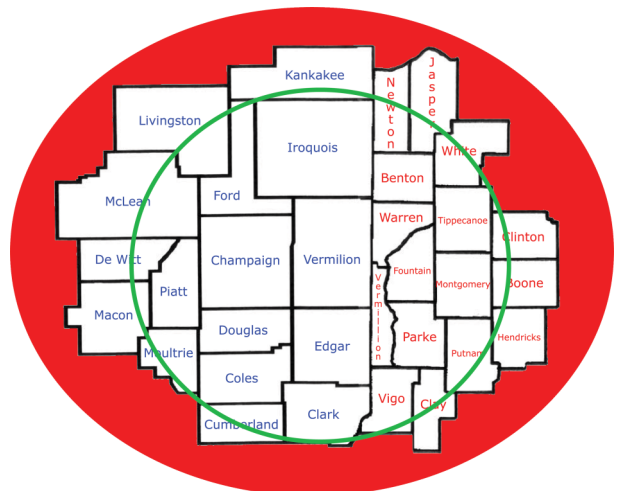

TARGET LISTENER

This format appeals to Adults 35-64 and specifically targets 45-54 year olds. Additionally, we reach rural lifestyle listeners and a huge farming community. They've been very loyal listeners since day one!

GEOGRAPHIC

WYXY Classic 99.1 FM broadcasts with 50,000 watts of power from a tower height of 550' located in Oakwood, IL. We have a clear, strong signal covering over fourteen counties from western Indiana to central Illinois and just south of Kankakee to Effingham. Well over 65 miles in all directions from Champaign. This station provides by far the largest coverage of any radio station in the region!