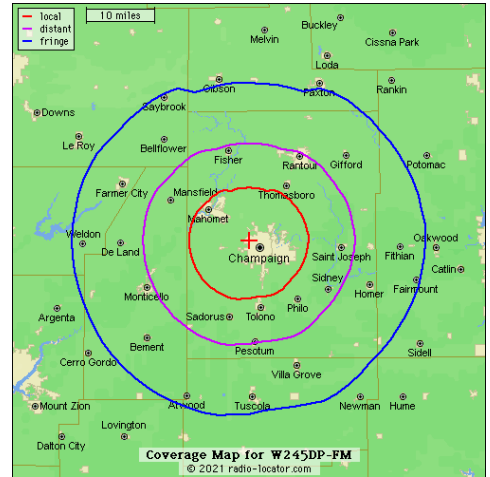

Call Letters: WIXY HD2
Target Demographic: Adults 35-64
Core Demographic: Males 45-54
Frequency: 96.9 Format: Iconic Rock
<https://extra969.com>

Extra 92.1 reaches from Leroy in the west to Potomac in the east, Savoy in the south and Paxton in the north.

The focus is on the music. Listeners get *Extra* long sets of Iconic Rock.

Extra 92.1 plays Iconic Rock from the 70's and 80's from artists everyone knows. These are the legends of rock, playing the most iconic songs.